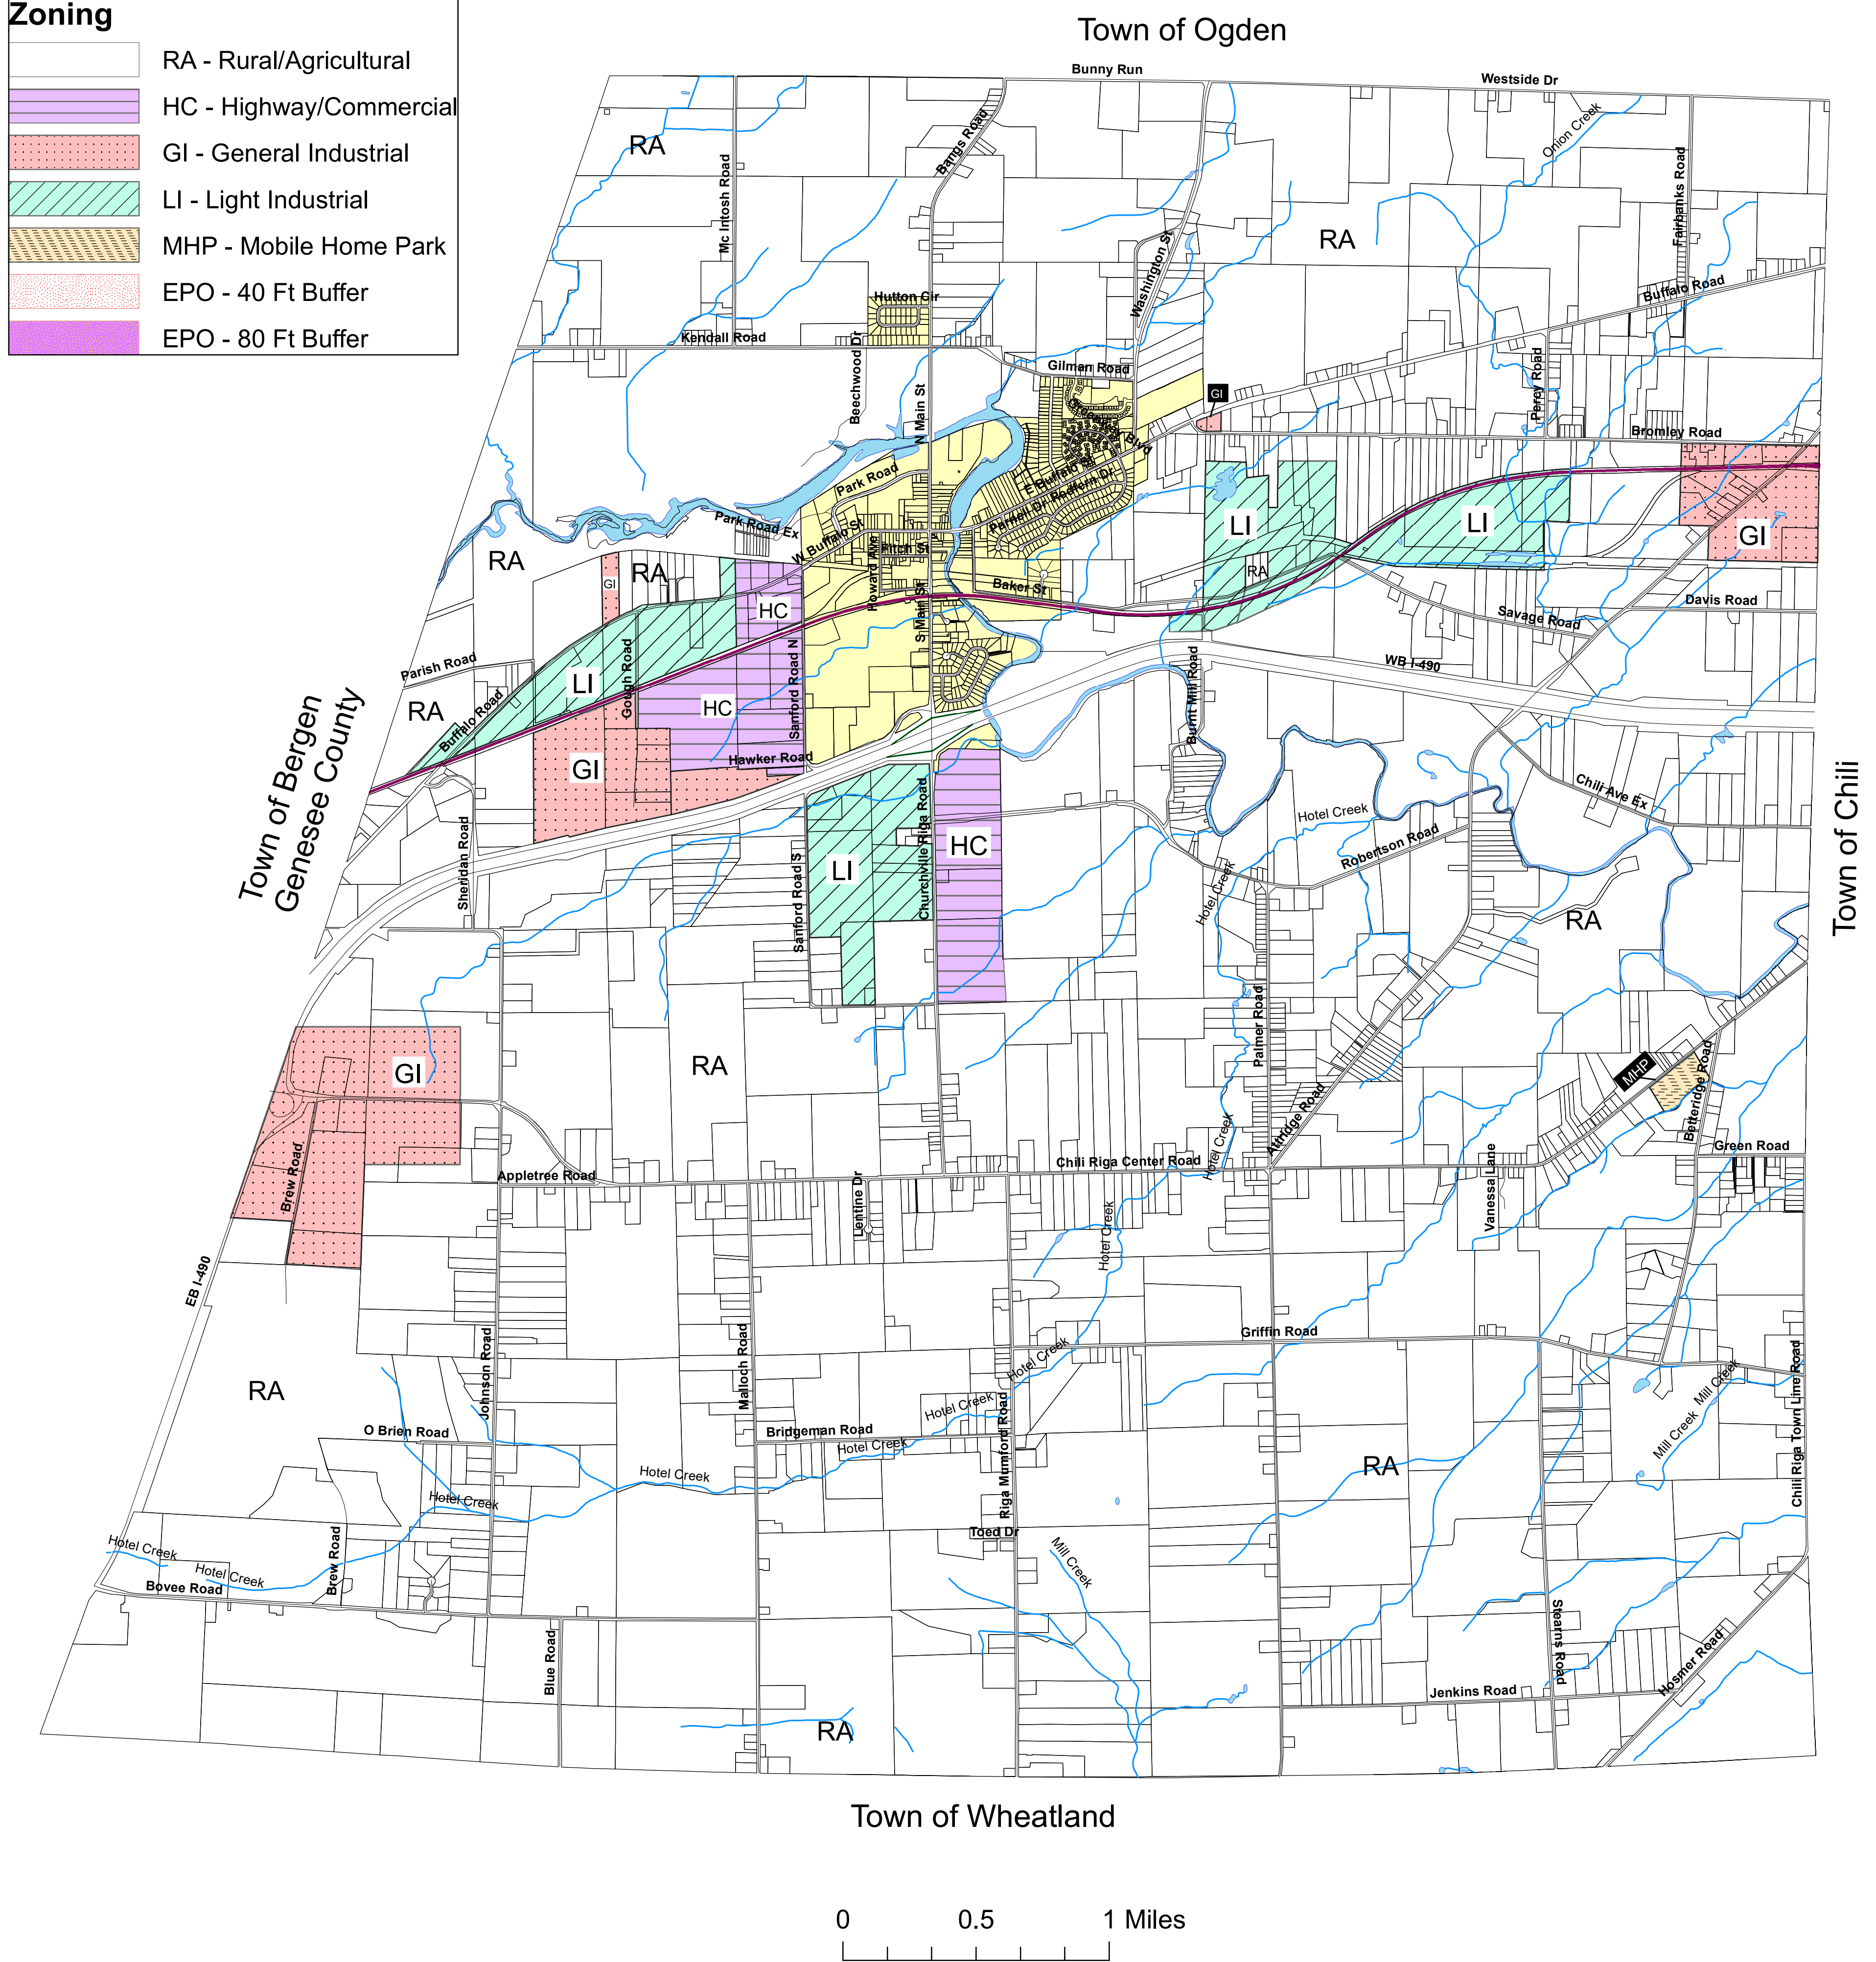

Official Zoning Map

Town of Riga

County of Monroe

State of New York

Legend

- Streams
 - Town Parcels
 - Black Creek Town
 - Water-Bodies
 - Village of Churchville
- #### Zoning
- RA - Rural/Agricultural
 - HC - Highway/Commercial
 - GI - General Industrial
 - LI - Light Industrial
 - MHP - Mobile Home Park
 - EPO - 40 Ft Buffer
 - EPO - 80 Ft Buffer

THE UNDERSIGNED TOWN CLERK OF THE TOWN OF RIGA, COUNTY OF MONROE AND STATE OF NEW YORK, HEREBY CERTIFIES THAT THIS IS THE OFFICIAL ZONING MAP OF THE TOWN OF RIGA, AS ORIGINALLY ADOPTED MAY 1961, WITH ALL SUBSEQUENT AMENDMENTS TO SUCH MAP INCORPORATED AND INDICATED THEREON, AS OF THE DATE OF THIS CERTIFICATION. THIS MAP WAS PREPARED AS AUTHORIZED BY RESOLUTION OF THE TOWN BOARD, ADOPTED MAY 8, 2019.

5/8/2019
DATE

TOWN CLERK