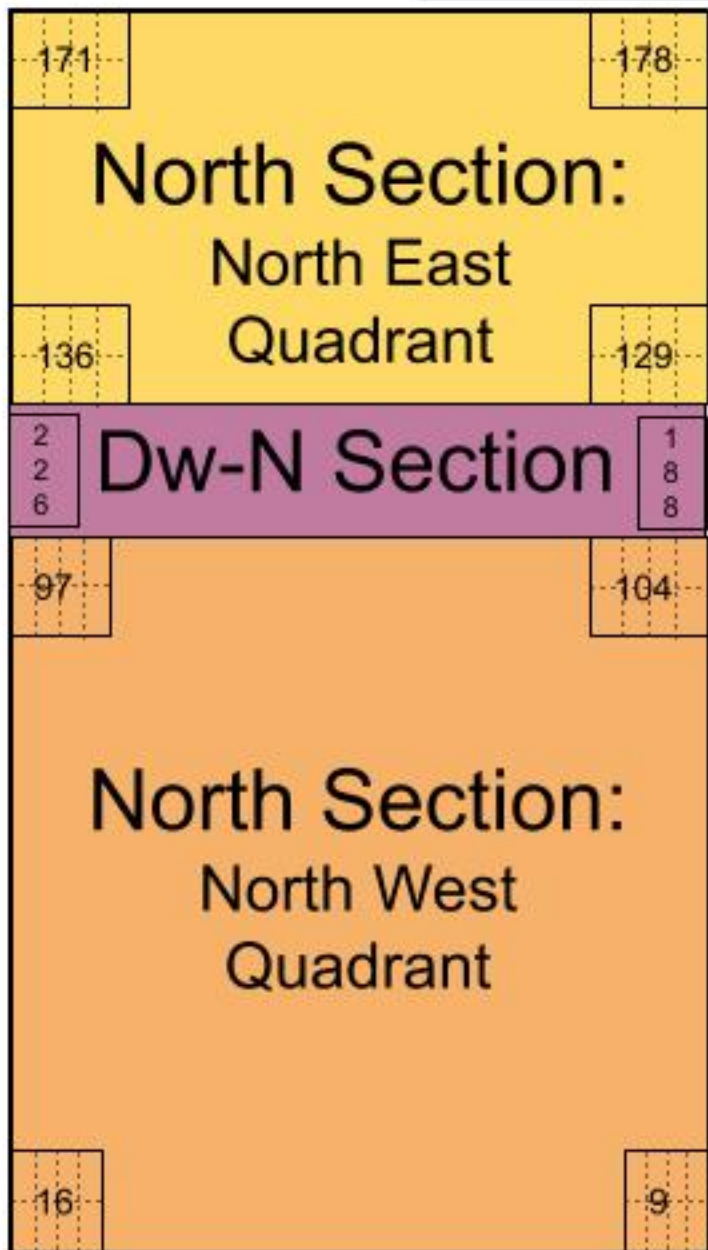

Riga Cemetery Overview Map

Created by Dylan Stephenson, Boy Scout Troop 133, updated 7/30/2019

970 Churchville Riga Road (Rt 36) near the intersection with Chili-Riga Center Road (Rt 33A)