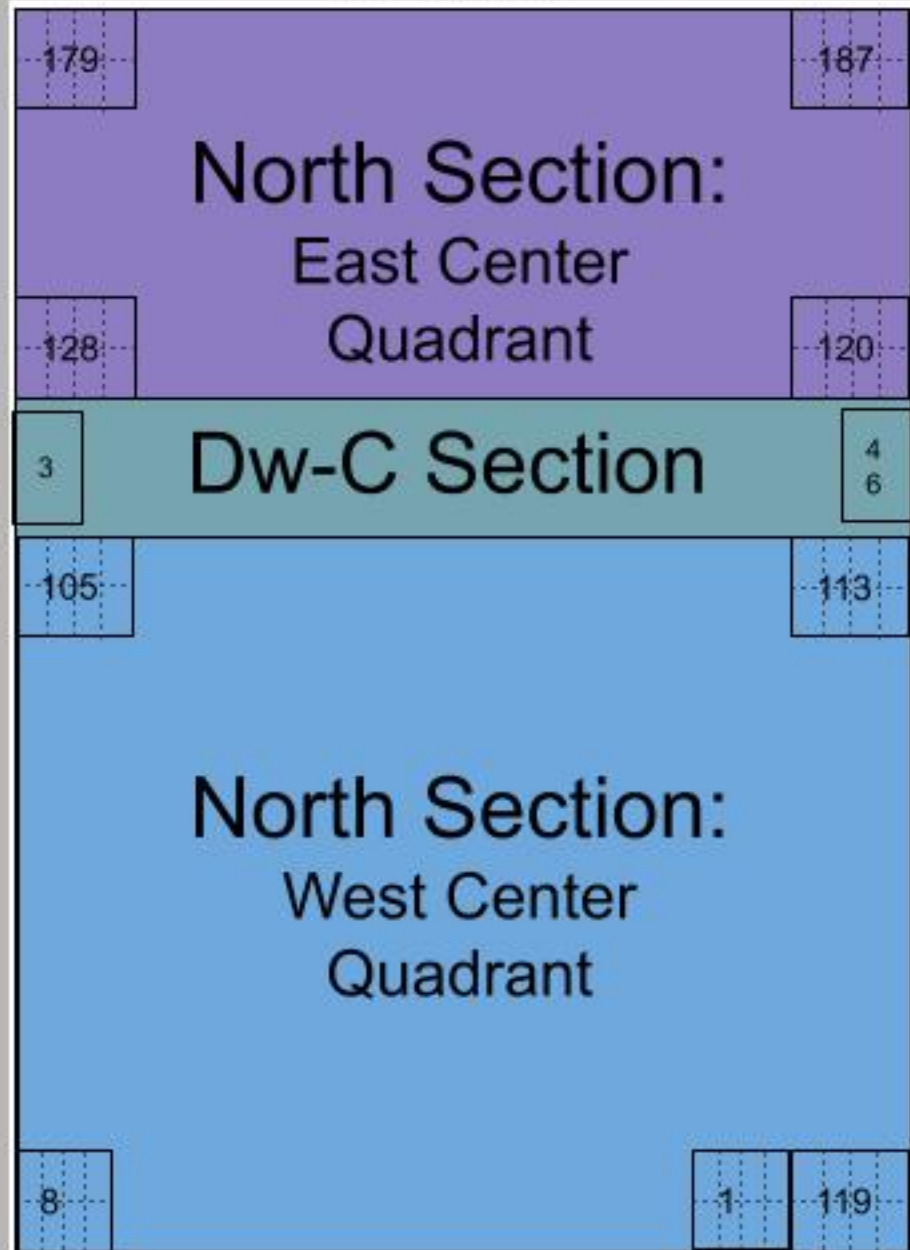

Riga Cemetery Overview Map

Created by Dylan Stephenson, Boy Scout Troop 133, updated 7/30/2019

970 Churchville Riga Road (Rt 36) near the intersection with Chili-Riga Center Road (Rt 33A)