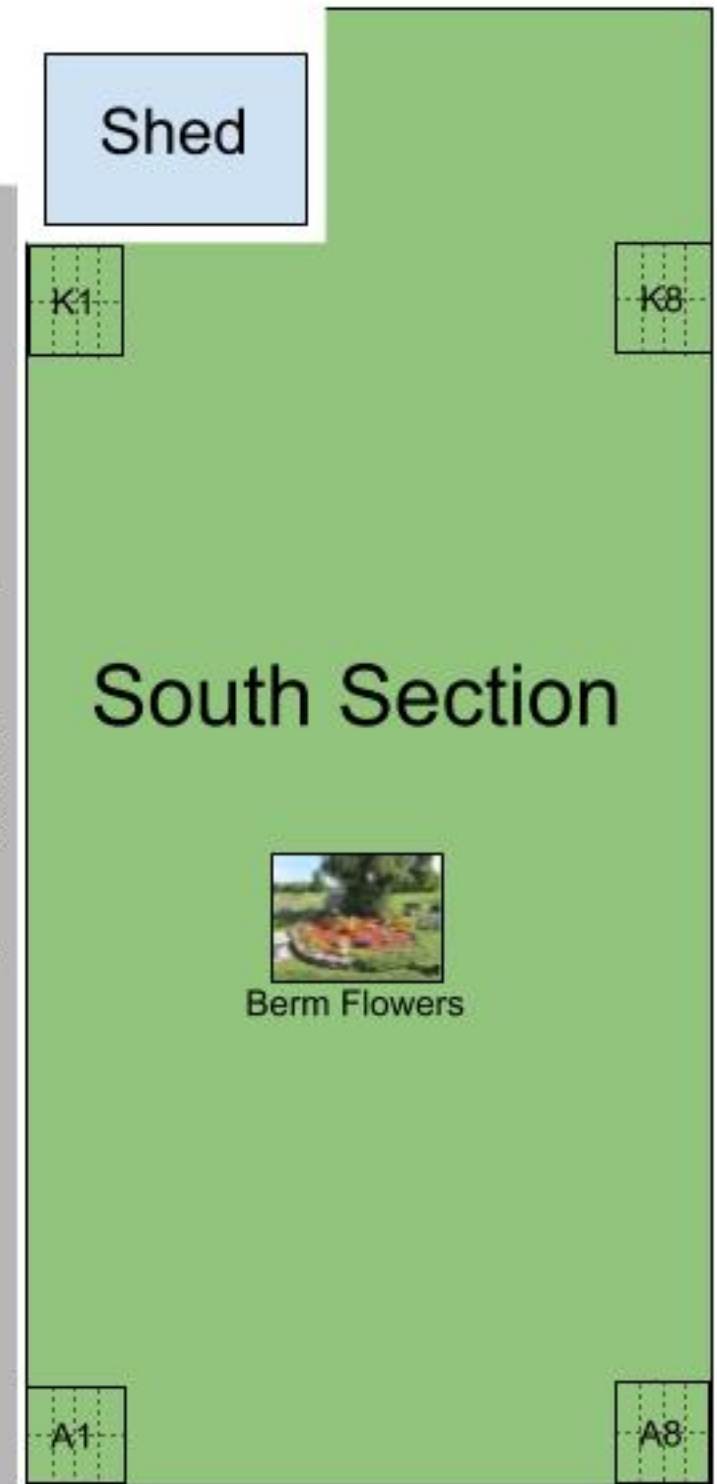

Riga Cemetery Overview Map

Created by Dylan Stephenson, Boy Scout Troop 133, updated 7/30/2019

970 Churchville Riga Road (Rt 36) near the intersection with Chili-Riga Center Road (Rt 33A)